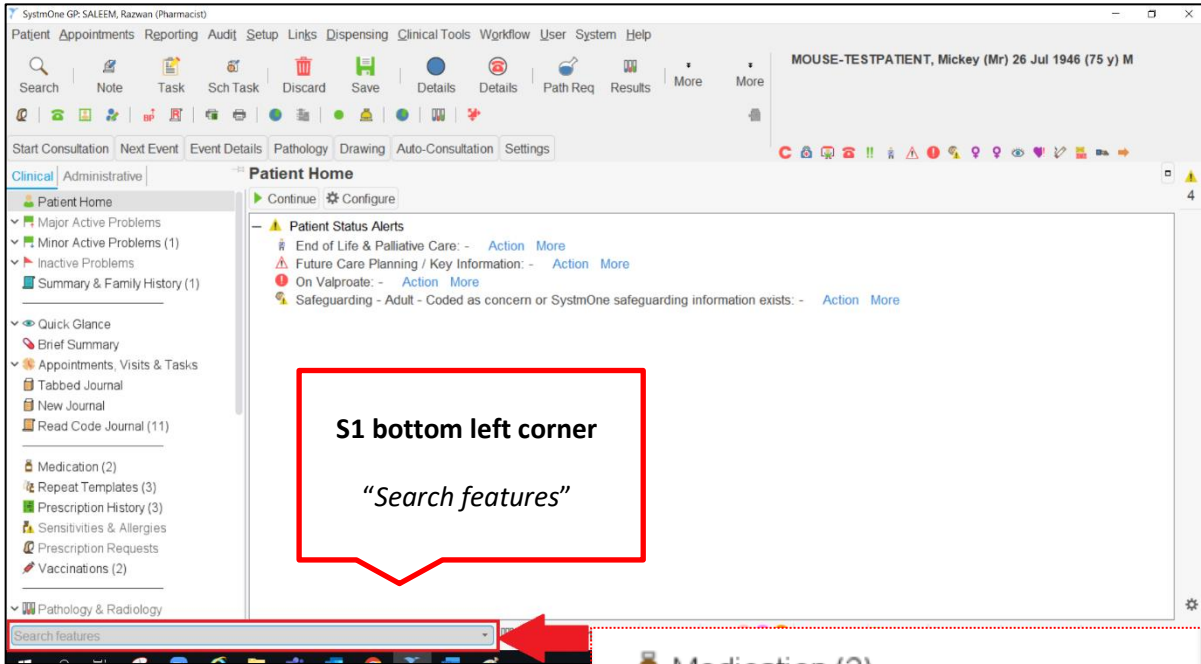

RCCG Dementia LES 2022 SystemOne Template

(How to find correct template in SystemOne to input data)

Type in Search features
"dem 2022"
Options will pop-up
Select
RCCG Dementia LES 2022